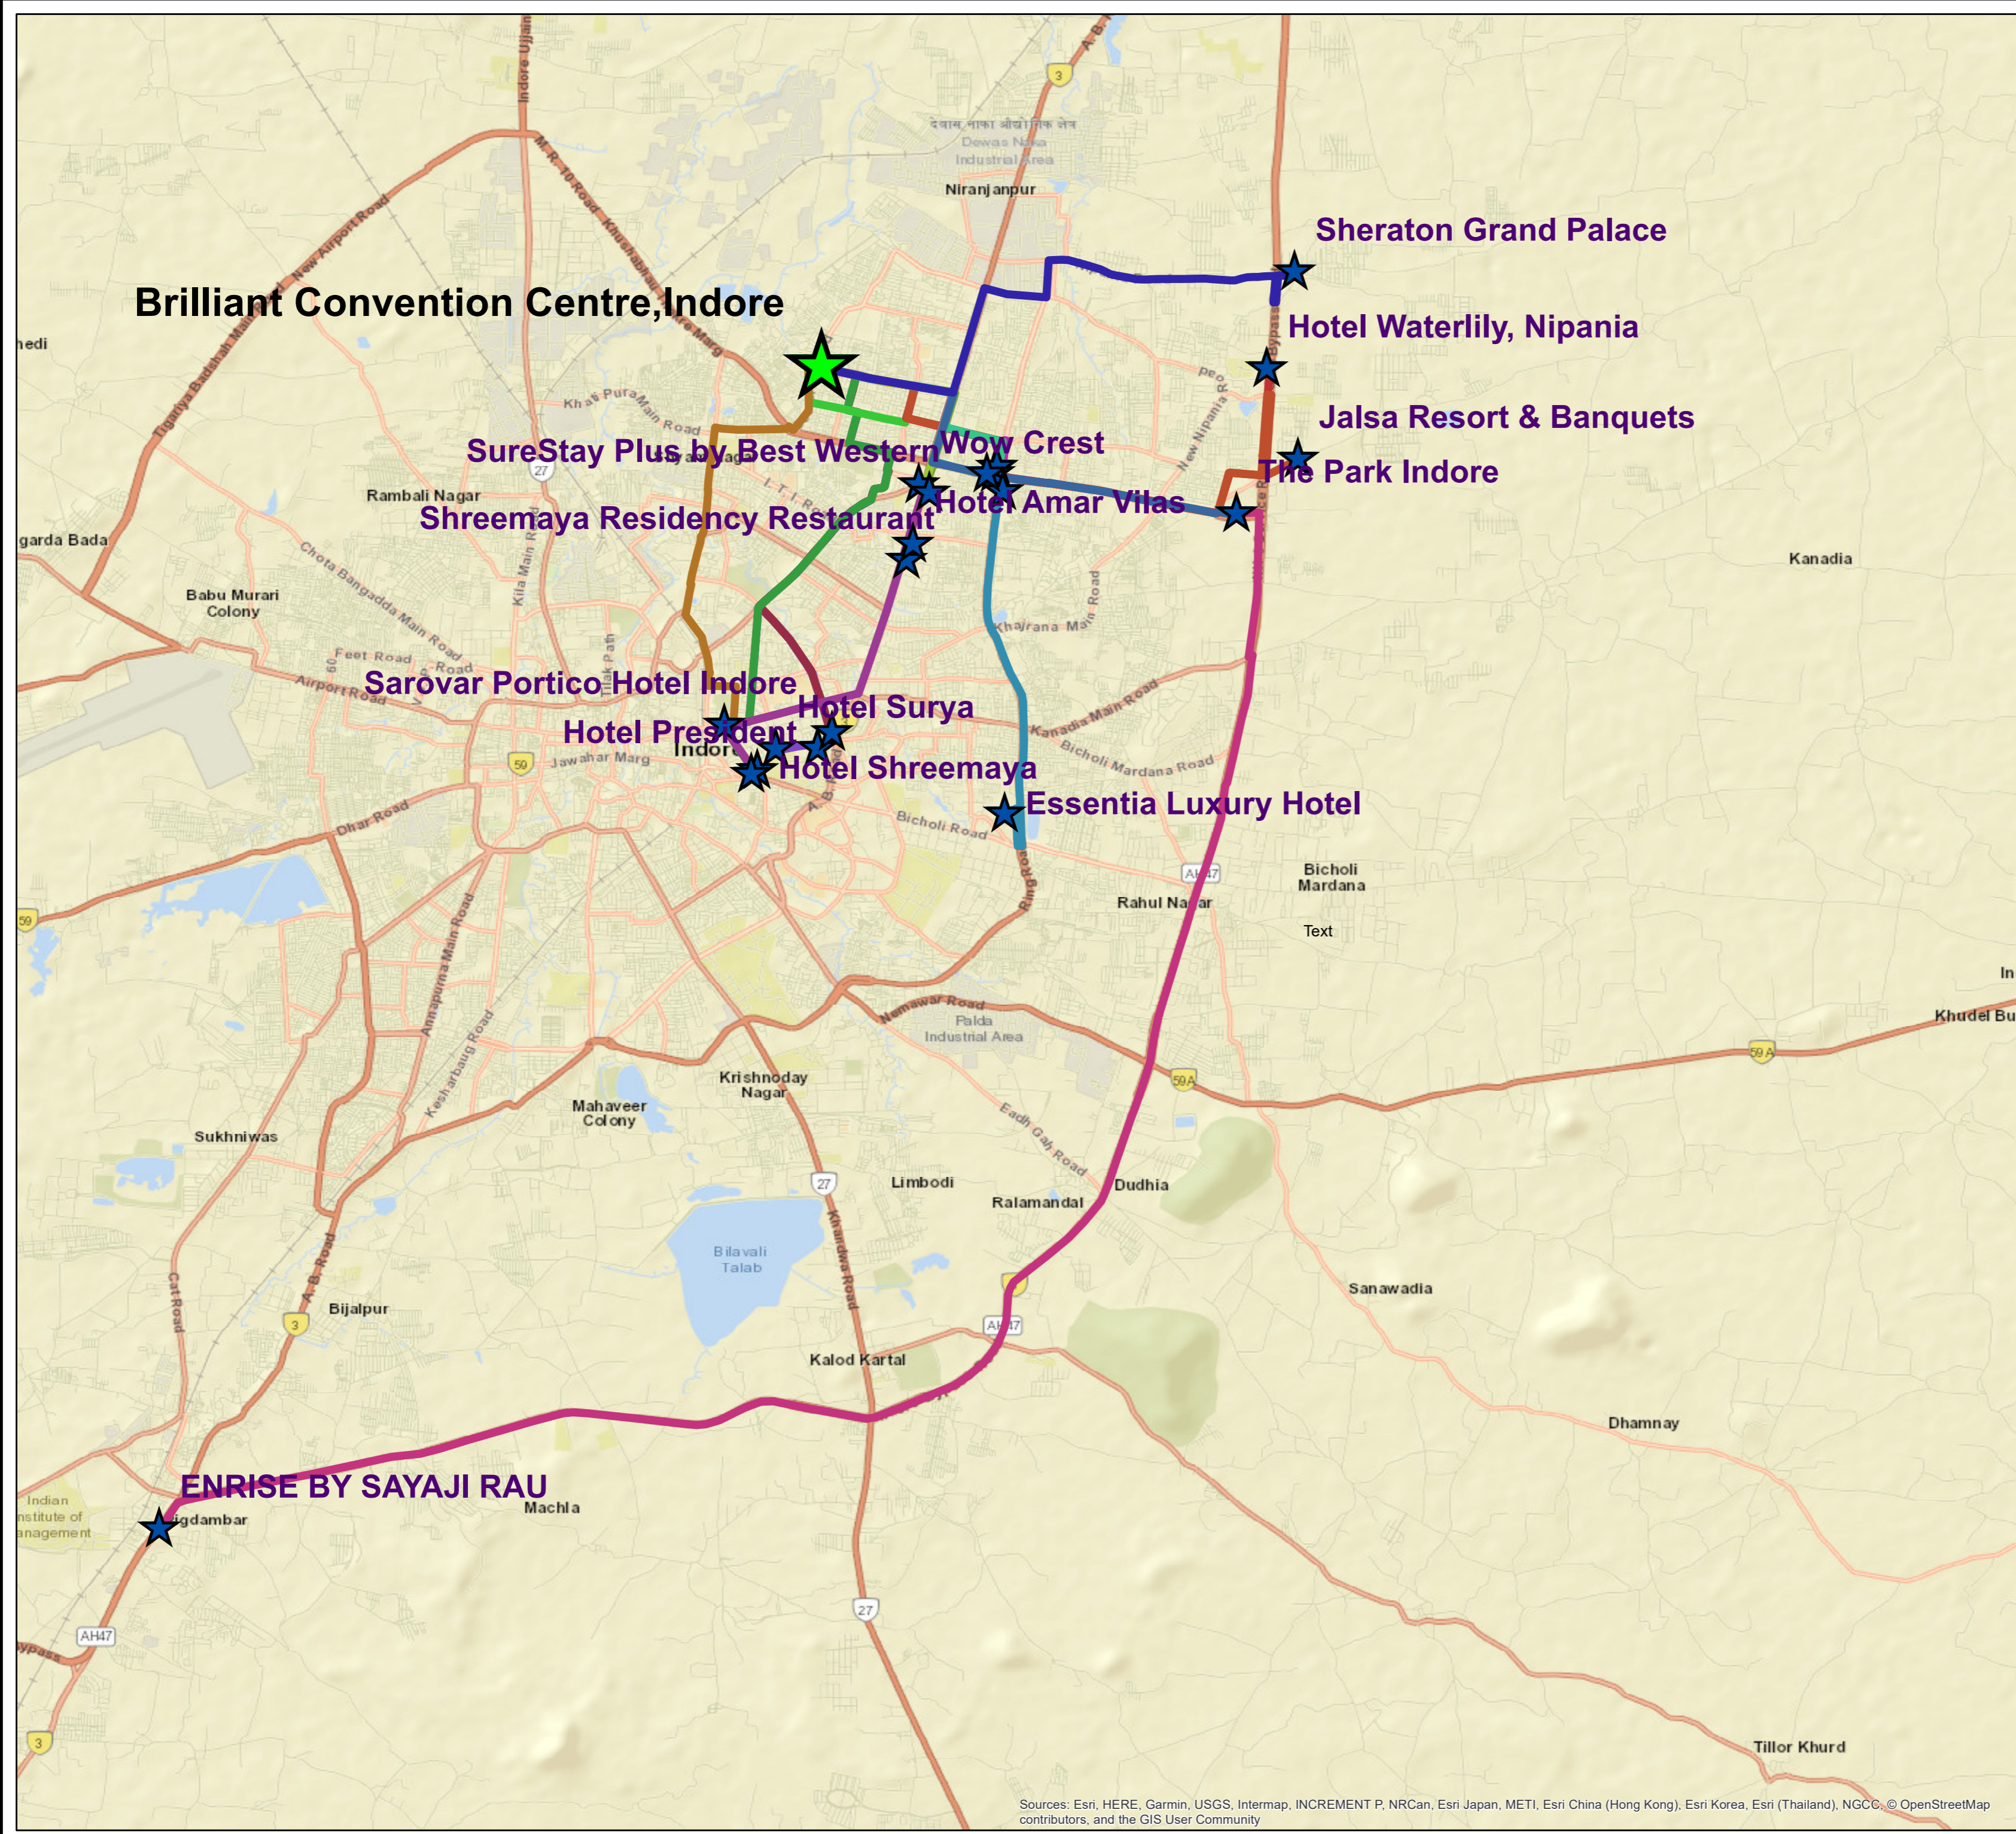

ROUTE PLANNING MAP

-  Brilliant_Convection_Center
-  HOTELS

BCC TO HOTELS	DISTANCE
BCC TO Effotel by Siyaj	03KM
BCC TO Enrise by Siyaj	31KM
BCC TO Essentia Luxury	09KM
BCC TO Fairfied by Marriott	04KM
BCC TO Hotel Amar Vilas	04KM
BCC TO Hotel Crown Palace	07KM
BCC TO Hotel President	07KM
BCC TO Hotel Shreemaya	07KM
BCC TO Hotel Somdeep Palace	04KM
BCC TO Hotel Surya ,Indore	08KM
BCC TO Hotel Waterlily	08KM
BCC TO Jalsa Resort & Banquets	10KM
BCC TO Radision Blu	04KM
BCC TO Sarovar Portico Hotel	07KM
BCC TO Sheraton Hotel	08KM
BCC TO Shreemaya Hotel	08KM
BCC TO Sure Stay Plus By Best Western	03KM
BCC TO The Park	06KM
BCC TO Treebo Trend Omni Palace	07KM
BCC TO Wow Hotel	03KM

Sources: Esri, HERE, Garmin, USGS, Intermap, INCREMENT P, NRCan, Esri Japan, METI, Esri China (Hong Kong), Esri Korea, Esri (Thailand), NGCC, © OpenStreetMap contributors, and the GIS User Community