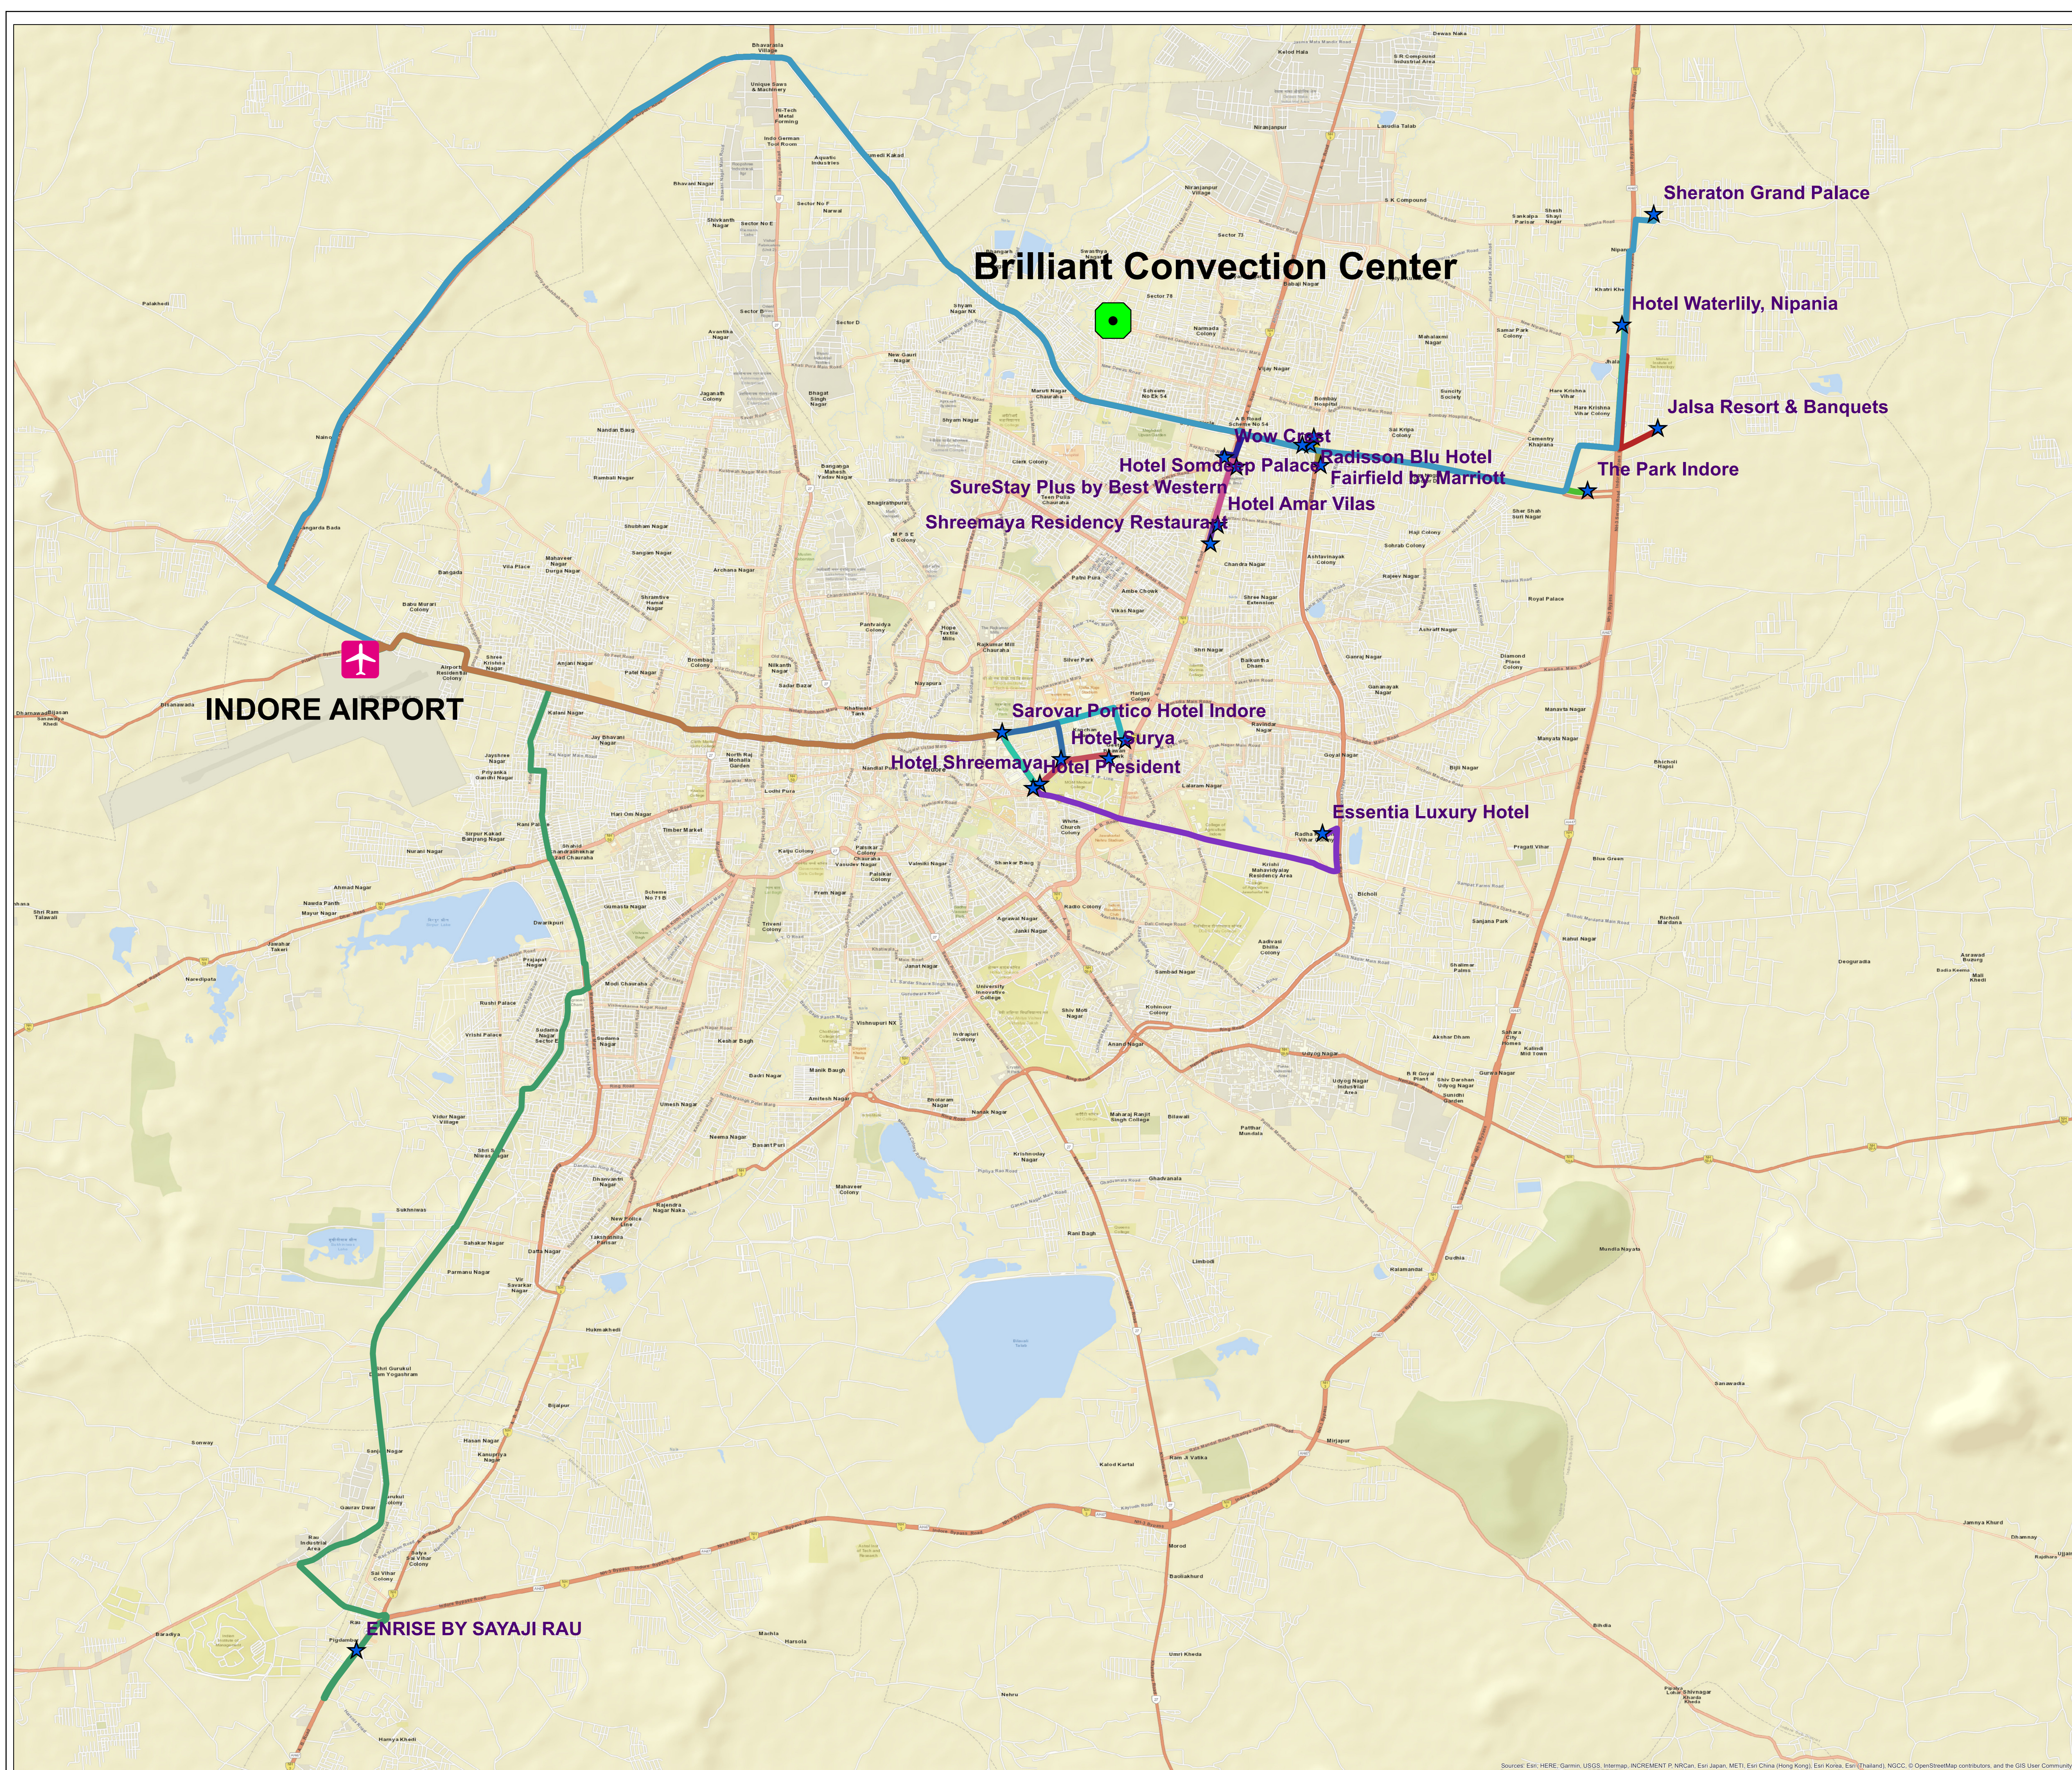

ROUTE PLANNING MAP

	DISTANCE
Airport to Enrise By Sayaji Rau	18KM
Airport to Essentia Luxury hotel	13KM
Airport to Hotel Amar Villas	18KM
Airport to Hotel Crown Palace	10KM
Airport to Hotel Effotel By Siyaji	18KM
Airport to Hotel Fairfield by Marriott	19KM
Airport to Hotel Jalsa Resort & Banquets	24KM
Airport to Hotel Radisson Blu	18KM
Airport to Hotel Shreemaya	09KM
Airport to Hotel Shreemaya Residency	19KM
Airport to Hotel Somdeep Palace	18KM
Airport to Hotel Sure Stay Plus By Best Western	18KM
Airport to Hotel Surya Indore	09KM
Airport to Hotel The Park	21KM
Airport to Hotel Waterlily	23KM
Airport to Hotel Wow Chest	18KM
Airport to President Hotel	09KM
Airport to Sarovar Portico	08KM
Airport to Sheraton Grand Palace	25KM
Airport to Treebo Trend Omni Palace	10KM